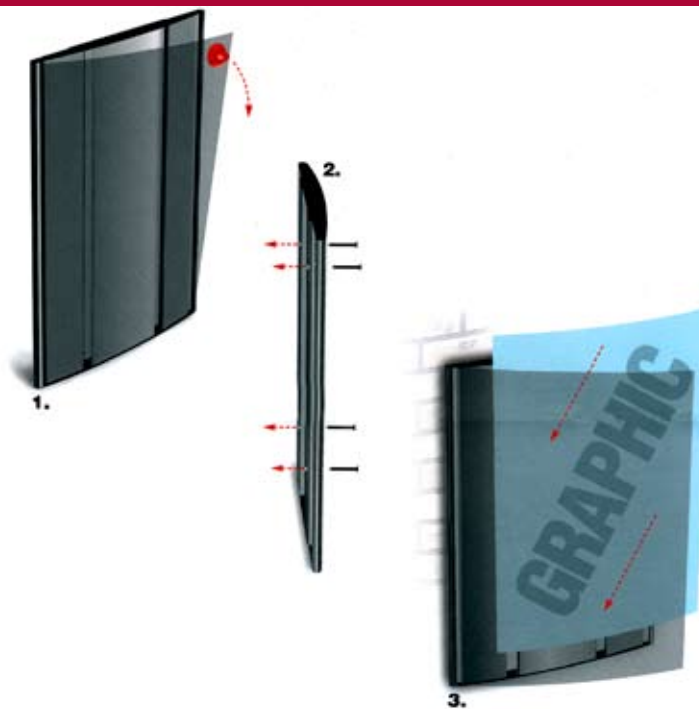

DISPLAY FRAMES

EASY CHANGE INTERNAL INFORMATION SYSTEM

Easily fitted. Easily changed. Elegant curves and high quality components combine to produce a good looking display system perfect for frequent or occasional updating.

Available in a number of sizes including the standard A4, A3. Graphics can be printed on an inkjet printer and mounted in the frame and protected by the thin polycarbonate face for fantastic, professional results.